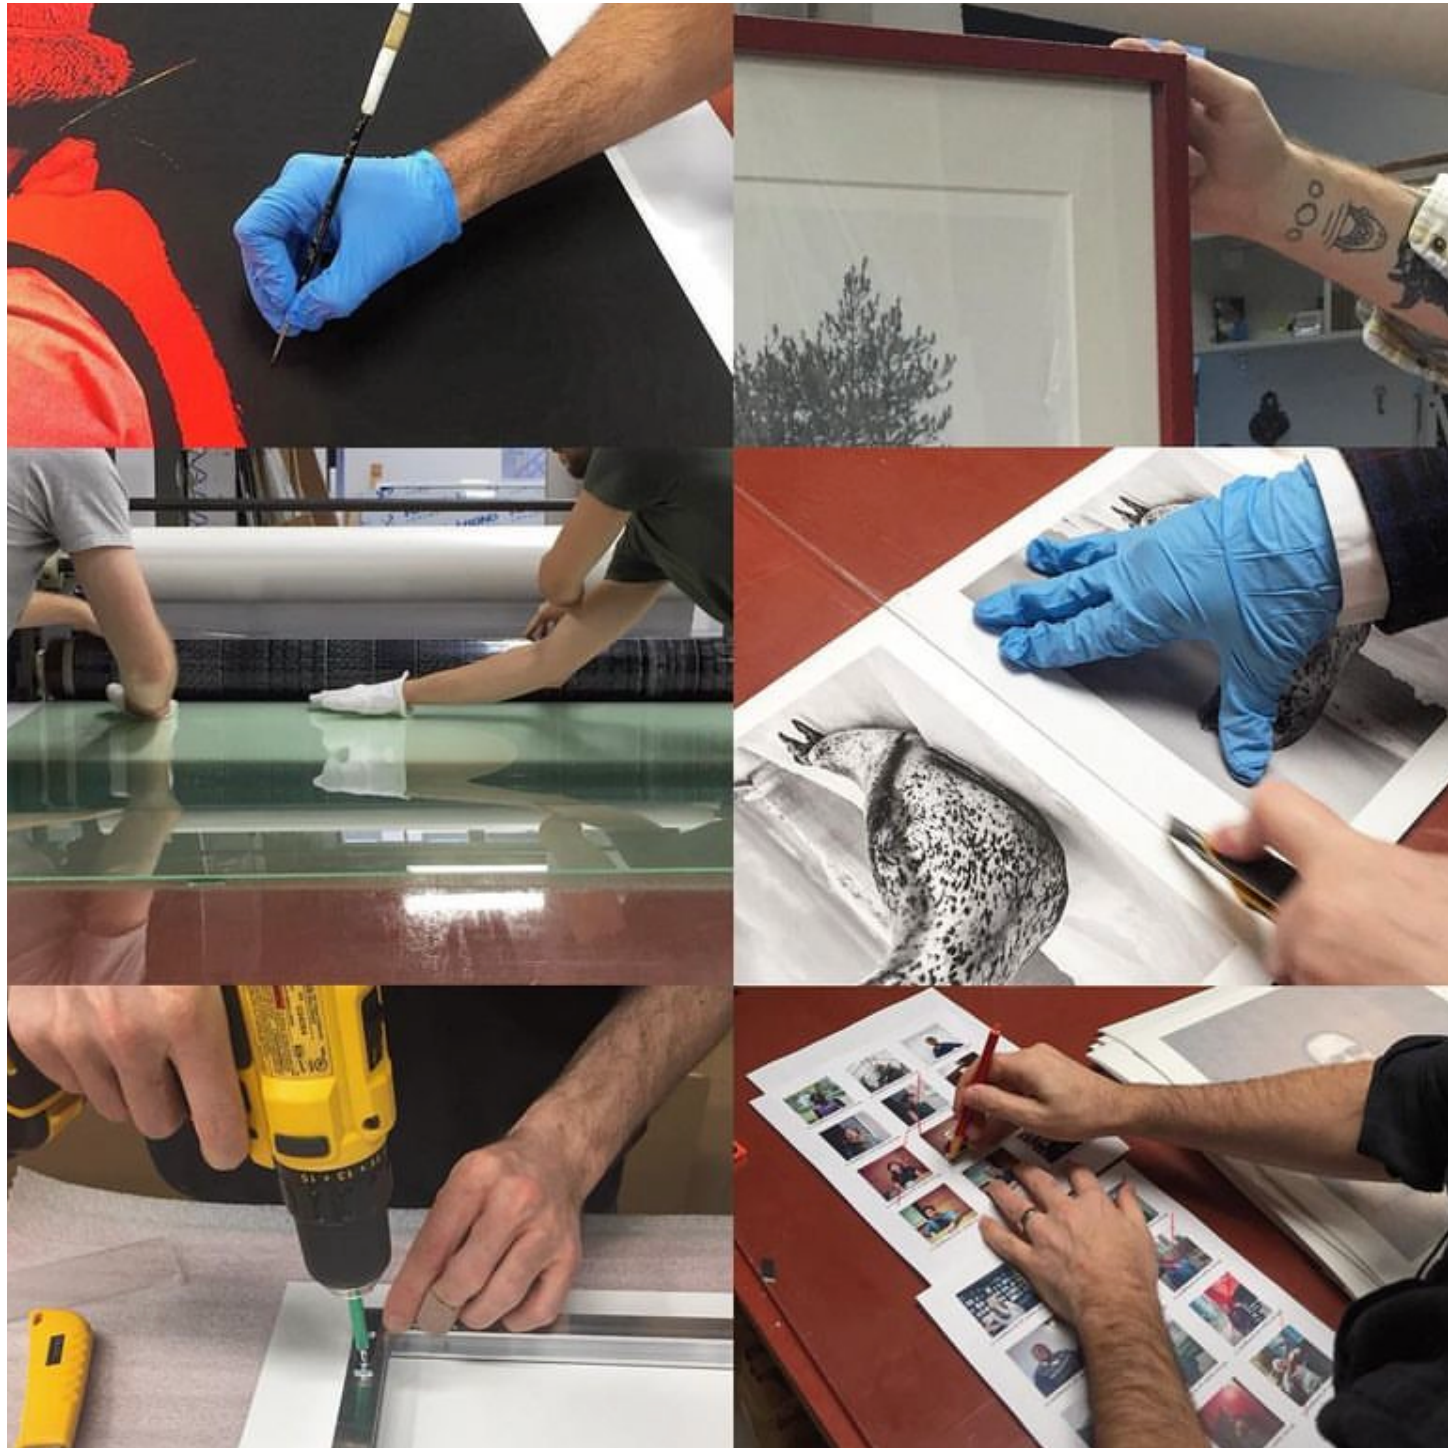

CORPORATE PROJECTS AND INSTALLATIONS

Princess Margaret Hospital

TIW

**TORONTO
IMAGE
WORKS**

Our expertise comes from 35 years of professionally incorporating art into the corporate environment. We look forward to working with you on your next great project.